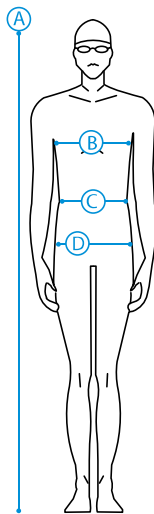

## WOMAN

POINTS CM BODY MEASURES

<b>A</b>	Height	166	168	170	172	174
<b>B</b>	Chest	80	85	90	95	100
<b>C</b>	Waist	65	70	75	80	85
<b>D</b>	Hips	90	95	100	105	110

SIZE RANGE

F	XXS/36	XS/38	S/40	M/42	L/44
USA/UK	XXS	XS	S	M	L
I	XXS/40	XS/42	S/44	M/46	L/48
D	XXS/34	XS/36	S/38	M/40	L/42
AUS	6	8	10	12	14

## MAN

POINTS CM BODY MEASURES

<b>A</b>	Height	165	166	168	172	178	180	182	184	186
<b>B</b>	Chest	84	88	90	95	100	105	110	115	120
<b>C</b>	Waist	69	73	75	80	85	90	95	100	105
<b>D</b>	Hips	84	88	90	95	100	105	110	115	120

SIZE RANGE

F	XXS	XS	S	M	L	XL	XXL	3XL
USA/UK	XXS	XS	S	M	L	XL	XXL	3XL
I	XXS	XS	S	M	L	XL	XXL	3XL
D	XXS	XS	S	M	L	XL	XXL	3XL
AUS	6	8	10	12	14	16	18	20