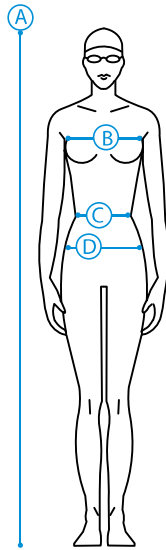

# SIZING SYSTEM

## WOMAN

POINTS CM BODY MEASURES

<b>A</b>	Height	166	168	170	172	174
<b>B</b>	Chest	80	85	90	95	100
<b>C</b>	Waist	65	70	75	80	85
<b>D</b>	Hips	90	95	100	105	110

SIZE RANGE

F	XXS/36	XS/38	S/40	M/42	L/44
USA/UK	XXS	XS	S	M	L
I	XXS/40	XS/42	S/44	M/46	L/48
D	XXS/34	XS/36	S/38	M/40	L/42
AUS	6	8	10	12	14

## MAN

POINTS CM BODY MEASURES

<b>A</b>	Height	165	166	168	172	178	180	182	184	186
<b>B</b>	Chest	84	88	90	95	100	105	110	115	120
<b>C</b>	Waist	69	73	75	80	85	90	95	100	105
<b>D</b>	Hips	84	88	90	95	100	105	110	115	120

SIZE RANGE

F	XXS	XS	S	M	L	XL	XXL	3XL
USA/UK	XXS	XS	S	M	L	XL	XXL	3XL
I	XXS	XS	S	M	L	XL	XXL	3XL
D	XXS	XS	S	M	L	XL	XXL	3XL
AUS	6	8	10	12	14	16	18	20